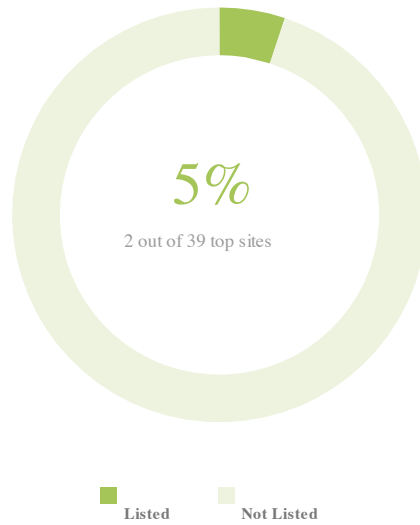

## **Table of Contents**

Top Citations (2)	2
Active Citations (11)	5
Potential Citations (47)	6

Citations report for:

Generated: 13th Aug 2018 at 18:50:59

# Satchel Learning Rank Check

Citation Score **6/100**

Top Citations (2)

## Top Sites